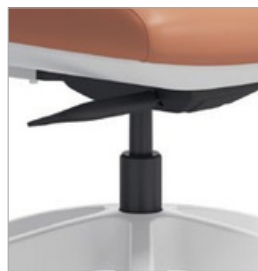

## It Just Clicks

A slim profile delivers a modern aesthetic, complemented by a wide selection of fabrics, frame finishes, and mesh colors to create the perfect look for any space. Available as a task chair or stool and in fixed arms or armless versions, Cliq is built to support productive collaboration. Intuitive, stylish, and supportive—it just clicks with any collaborative environment.

## Features

**FIXED ARMS** Sleek, modern design of the arms provides a comfortable sit for all users.

**STRAIGHT FORWARD ADJUSTMENTS**  
Effortless, intentional controls that make adjusting your chair a breeze. The weight-activated control automatically adjusts tension as you recline, eliminating the need to make adjustments for different users.

**CONFERENCE CYLINDER**  
Keep your space neat and organized. This cylinder's highest setting allows you to safely tuck fixed arms under a standard height table surface.

**4-WAY STRETCH MESH**  
Flexes in every direction to dynamically move with you.